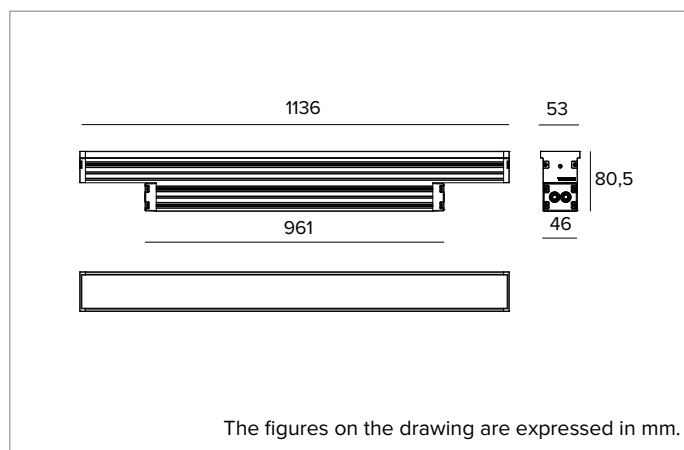

SOURCE

High Power High Efficiency Ra80 linear LED board. Ra90 on request.

Energy efficiency class: D

Nominal power: 48W

Nominal flux: 6880lm

Colour rendering index: 80

Rf: 82.9

Rg: 97

CCT nominal: 3000K

SDCM: 3

Lifetime (L80/B10): >50000h tq +25°C

ILLUMINOTECHNICAL CHARACTERISTICS

Internal optical system composed of a primary cylindrical glass lens, a high reflectance anodised aluminium reflector and an integrated holographic filter. Wall Washer version.

Optic: WALL WASHER

Beam angles: WW

Optical efficiency: 75%

Fixture flux: 5173lm

Luminous efficacy: 98lm/W

Photobiological safety: Compliant with RG1 low risk group

MECHANICAL CHARACTERISTICS

Extruded anodised aluminium 15µ body. Extra clear 5mm thick glass flat screen. The body of the fixture is adjustable and can be installed away from the mounting surface using accessory snap brackets.

Colour and finish: Aluminium

Dimensions: L=1136mm

Weight: 4.5Kg

Version: INTEGRATED DRIVER

Degree of protection: IP66,IP67

Mechanical Resistance: IK08

ELECTRICAL CHARACTERISTICS

Integrated driver version. Complete with electronic ON-OFF power supply. Pre-cabled with a 1 metre 3x1mm² H07RN-F cable. Luminaire compliant with EN 60598-2-22 for power supply from a centralised emergency system CPSS (Central Power Supply System), not incorporated in the luminaire - high risk areas excluded. The default power and flux are 100% in AC and 100% in DC.

Fixture Power: 53W

Power supply: 220-240Vac 50/60Hz

Insulation Class: CLASS 1

Type of driver / Control: ON-OFF

Driver included: YES

Class F: YES

SAFE FLICKER: PstLM=<1 and SVM=<0.4 (IEC TR 61547-1 and IEC TR 63158), to ensure a more comfortable and safe light

Ambient temperature: -25°C / +35°C

INSTALLATION

To be completed with stainless steel adjustable brackets.

NOTES

Uses the "Waterblock Smart" technical solution that involves resin coating the connection cables, limiting the risk of humidity reaching the driver or the fixture. 110-277Vac version available on request.

WARRANTY

5 years.

WARNING

Luminaire designed for disposal/recycling at end-of-life. Replaceable (LED only) light source by a professional. Replaceable control gear by a professional.

Due to the technological evolution of the electronic components, the data provided may be updated, and as such, confirmation must be requested during the order process.

Luminous flux and power supply have +/-10% tolerances with respect to the indicated value. tq +25°C (CIE 121).

We reserve the right to make technical changes.

Targetti Sankey S.r.l.
Via Pratese, 164
50145 Firenze - Italy
Tel: +39 055 37911
targetti.com
targetti@targetti.com

CCIAA Firenze
Share Capital:
€ 500.000,00
VAT N. (IT):
01537660480
R.E.A: FI-275656

TARGETTI